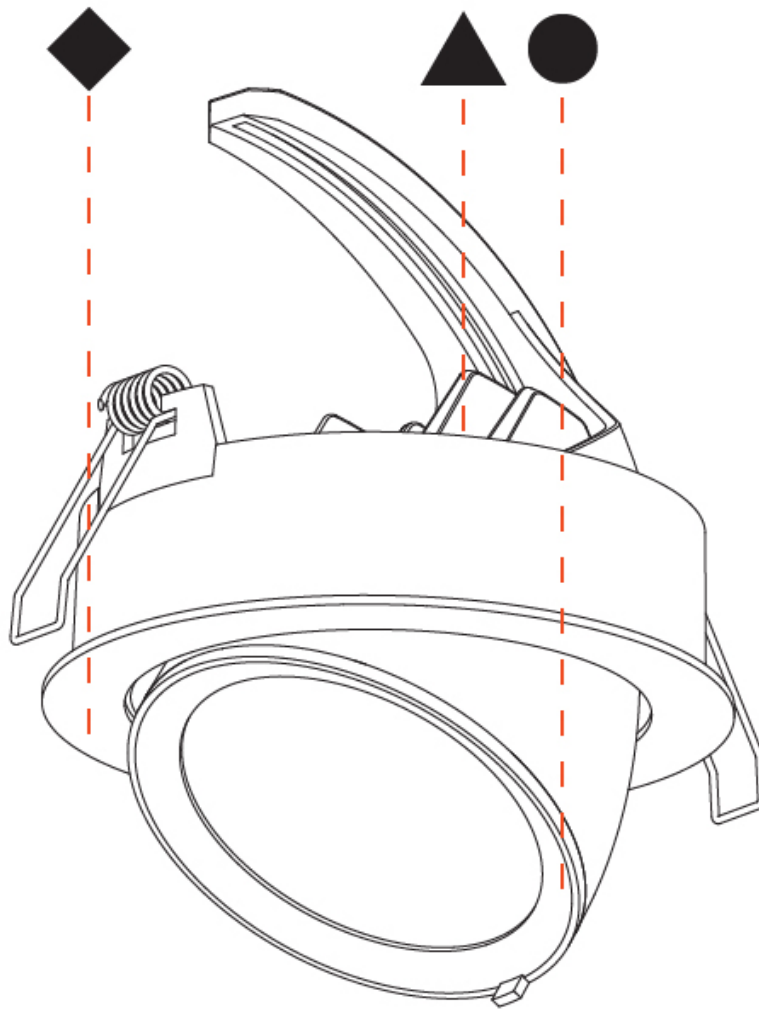

MECHANIQ ROUND EFFICIENCY RECESSED

A35067-

PROJECT	_____
TYPE	_____
SPECIFIER	_____
QUANTITY	_____
DATE	_____

A