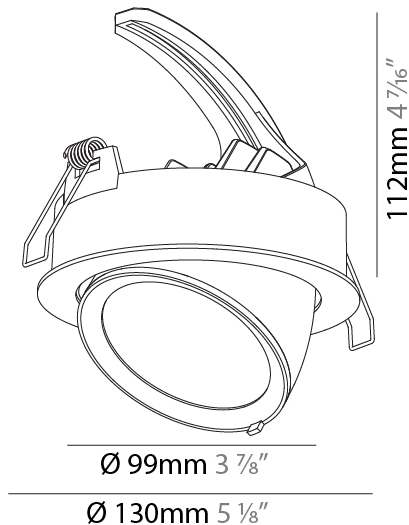

GENERAL

Series: Mechaniq Round Efficiency
Brand: Prolicht
Division: Architectural
Mounting Type: Recessed
Mounting Location: Ceiling
Subcategory: Downlight

PHYSICAL

Shape: Round
Diameter (mm): 130
Diameter (in): 5 1/8
Height (mm): 112
Height (in): 4 7/16
Min. Recessing Depth (mm): 130
Min. Recessing Depth (in): 5 1/8
Weight (kg): .743
Weight (lbs): 1.56
Fixture Finish: SSR / BKV / CWI / CRY / HAB / UFT / ITA / RUA / FTG / MYG / LOD / PUS / FRO / FUP / KIA / POP / BLS / SPG / MEY / GOH / GUM / CHC / COM / ABZ / JAG / OBR / MOS / ROR
Fixture Material: Aluminum Die Cast
Cut-out Measurements: 120mm / 4 3/4"

ELECTRICAL

Lamp Type: LED (Zhaga Standard)
Input Wattage (W): 18.7
Dimming: Tri-Mode (Non-Dimming and Phase Dimming (120Vac only) and 0-10V Dimming)
Driver Included: No
Driver Location: Recessed Housing
Driver Type: Constant Current - Universal
Housing: See components
Input Voltage (V): 120 - 277
Constant Current (MA): 500

LED

Number of LEDs: 1
Color Temperature (°K): 2700 / 3000 / 3500 / 4000
Max. Delivered Lumen (lm): 2180 / 2230 / 2352 / 2400
CRI: >90 CRI
Lamp Life (hrs): 50000

OPTICAL

Reflector: 18 / 26 / 40
Adjustability: Rotational 355°; Tilt 45°

RATINGS AND CERTIFICATIONS

Certified By: Certified for North American Standards
IP rating: IP20

120mm 4 3/4"	130mm 5 1/8"	10 | 15mm 3/8" | 9/16"	45°	355°		
A