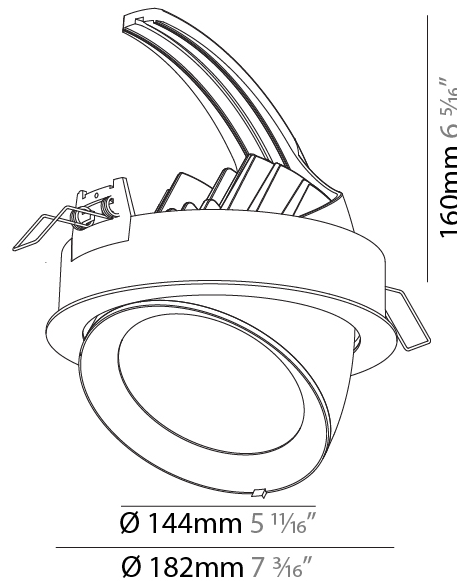

GENERAL

Series: Mechaniq Round Efficiency
Brand: Prolicht
Division: Architectural
Mounting Type: Recessed
Mounting Location: Ceiling
Subcategory: Downlight

PHYSICAL

Shape: Round
Diameter (mm): 182
Diameter (in): 7 3/16
Height (mm): 160
Height (in): 6 3/16
Min. Recessing Depth (mm): 180
Min. Recessing Depth (in): 7 1/16
Light Distribution: Adjustable / Downlight
Weight (kg): 1.198
Weight (lbs): 2.64
Fixture Finish: SSR / BKV / CWI / CRY / HAB / UFT / ITA / RUA / FTG / MYG / LOD / PUS / FRO / FUP / KIA / POP / BLS / SPG / MEY / GOH / GUM / CHC / COM / ABZ / JAG / OBR / MOS / ROR
Fixture Material: Aluminum Die Cast
Cut-out Measurements: 177mm / 6 15/16"

ELECTRICAL

Lamp Type: LED (Zhaga Standard)
Total Output Wattage (W): 21
Dimming: Tri-Mode (Non-Dimming and Phase Dimming (120Vac only) and 0-10V Dimming)
Driver Included: No
Driver Location: Recessed Housing
Driver Type: Constant Current - Universal
Housing: See components
Input Voltage (V): 120 - 277
Constant Current (MA): 700

LED

Number of LEDs: 1
Color Temperature (°K): 2700 / 3000 / 3500 / 4000
Max. Delivered Lumen (lm): 1440 / 1490 / 1568 / 1600
CRI: >90 CRI
Lamp Life (hrs): 50000

OPTICAL

Reflector°: 8
Adjustability: Rotational 355°; Tilt 45°

RATINGS AND CERTIFICATIONS

Certified By: Certified for North American Standards
IP rating: IP20

177mm 6 15/16"	180mm 7 1/16"	10 | 15mm 3/8" | 9/16"	45°	355°	↑
A