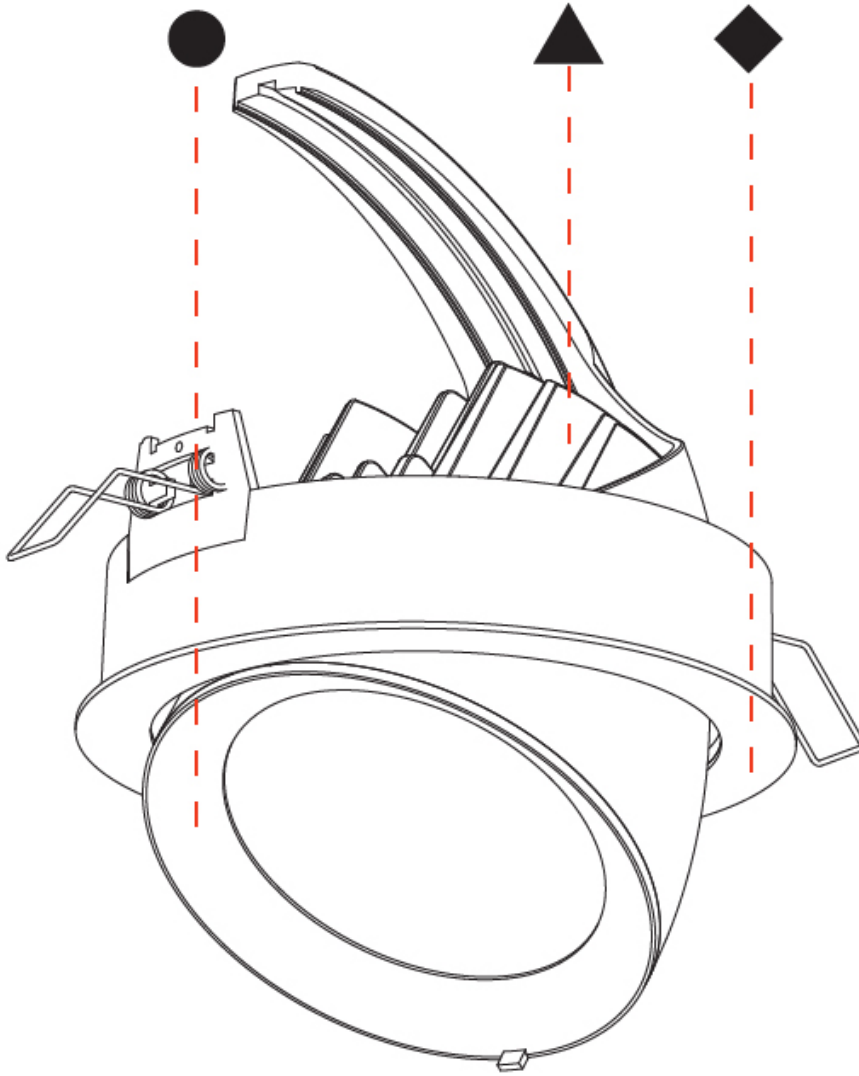

MECHANIQ ROUND EFFICIENCY RECESSED

A35073-

PROJECT

TYPE

SPECIFIER

QUANTITY

DATE

A