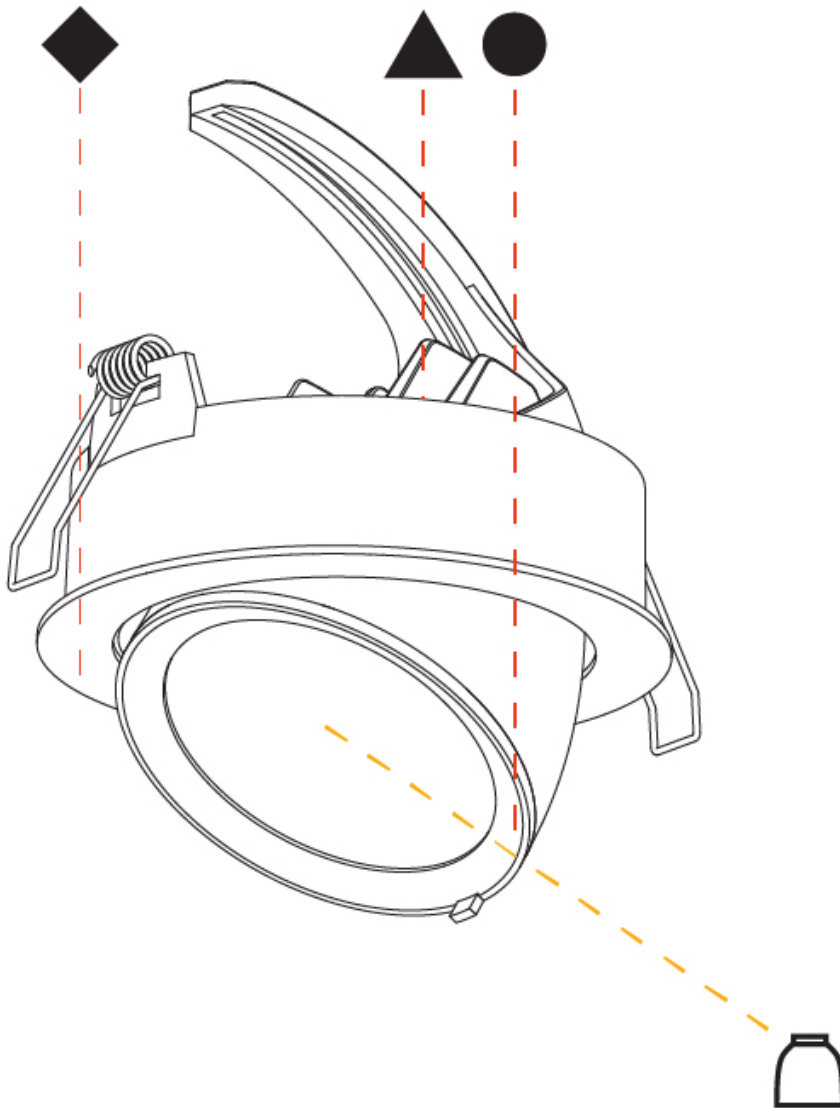

MECHANIQ ROUND EFFICIENCY RECESSED

A35070-

PROJECT	_____
TYPE	_____
SPECIFIER	_____
QUANTITY	_____
DATE	_____

A